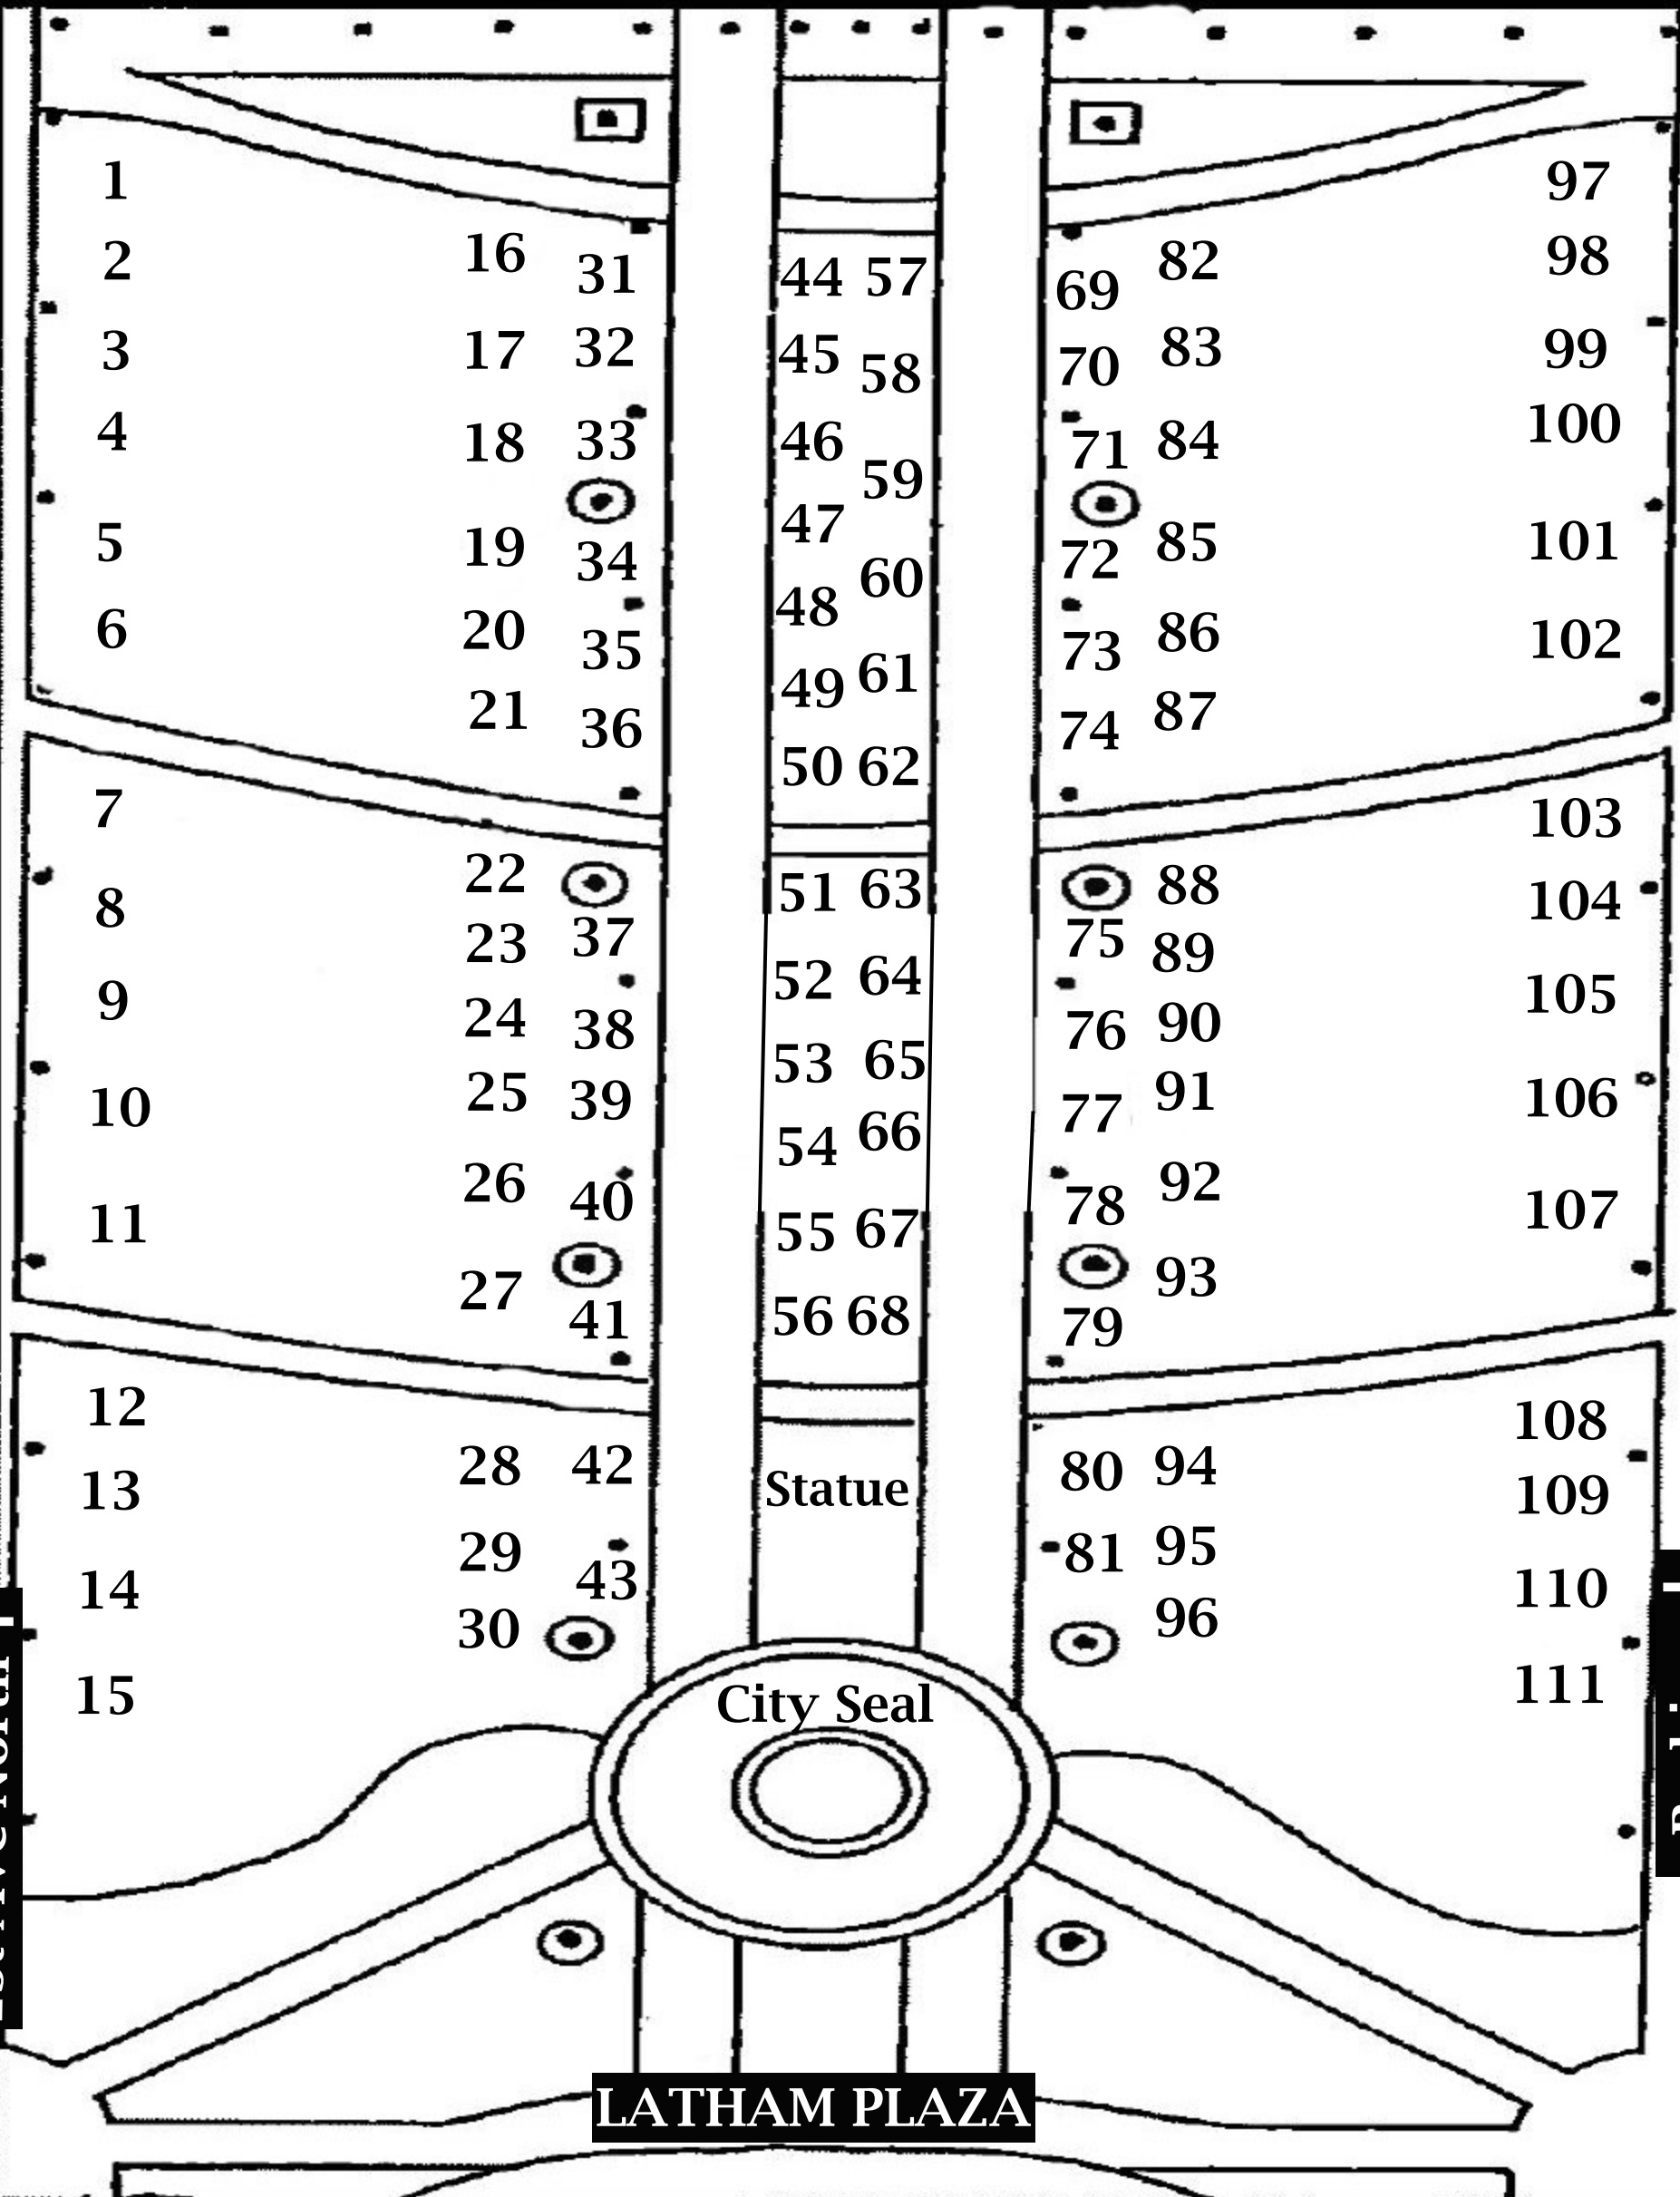

Seawalk Pavilion ↑

1st Street North

1  
2  
3  
4  
5  
6  
7  
8  
9  
10  
11  
12  
13  
14  
15

16 31  
17 32  
18 33  
19 34  
20 35  
21 36  
22 37  
23 38  
24 39  
25 40  
26 41  
27 42  
28 43  
29 44  
30 45

44 57  
45 58  
46 59  
47 60  
48 61  
49 62  
50 63  
51 64  
52 65  
53 66  
54 67  
55 68  
56 69

69 82  
70 83  
71 84  
72 85  
73 86  
74 87  
75 88  
76 89  
77 90  
78 91  
79 92  
80 93  
81 94  
82 95  
83 96

97  
98  
99  
100  
101  
102  
103  
104  
105  
106  
107  
108  
109  
110  
111

1st Ave North ↑

Parking →

LATHAM PLAZA

City Hall ↓

2nd Street North