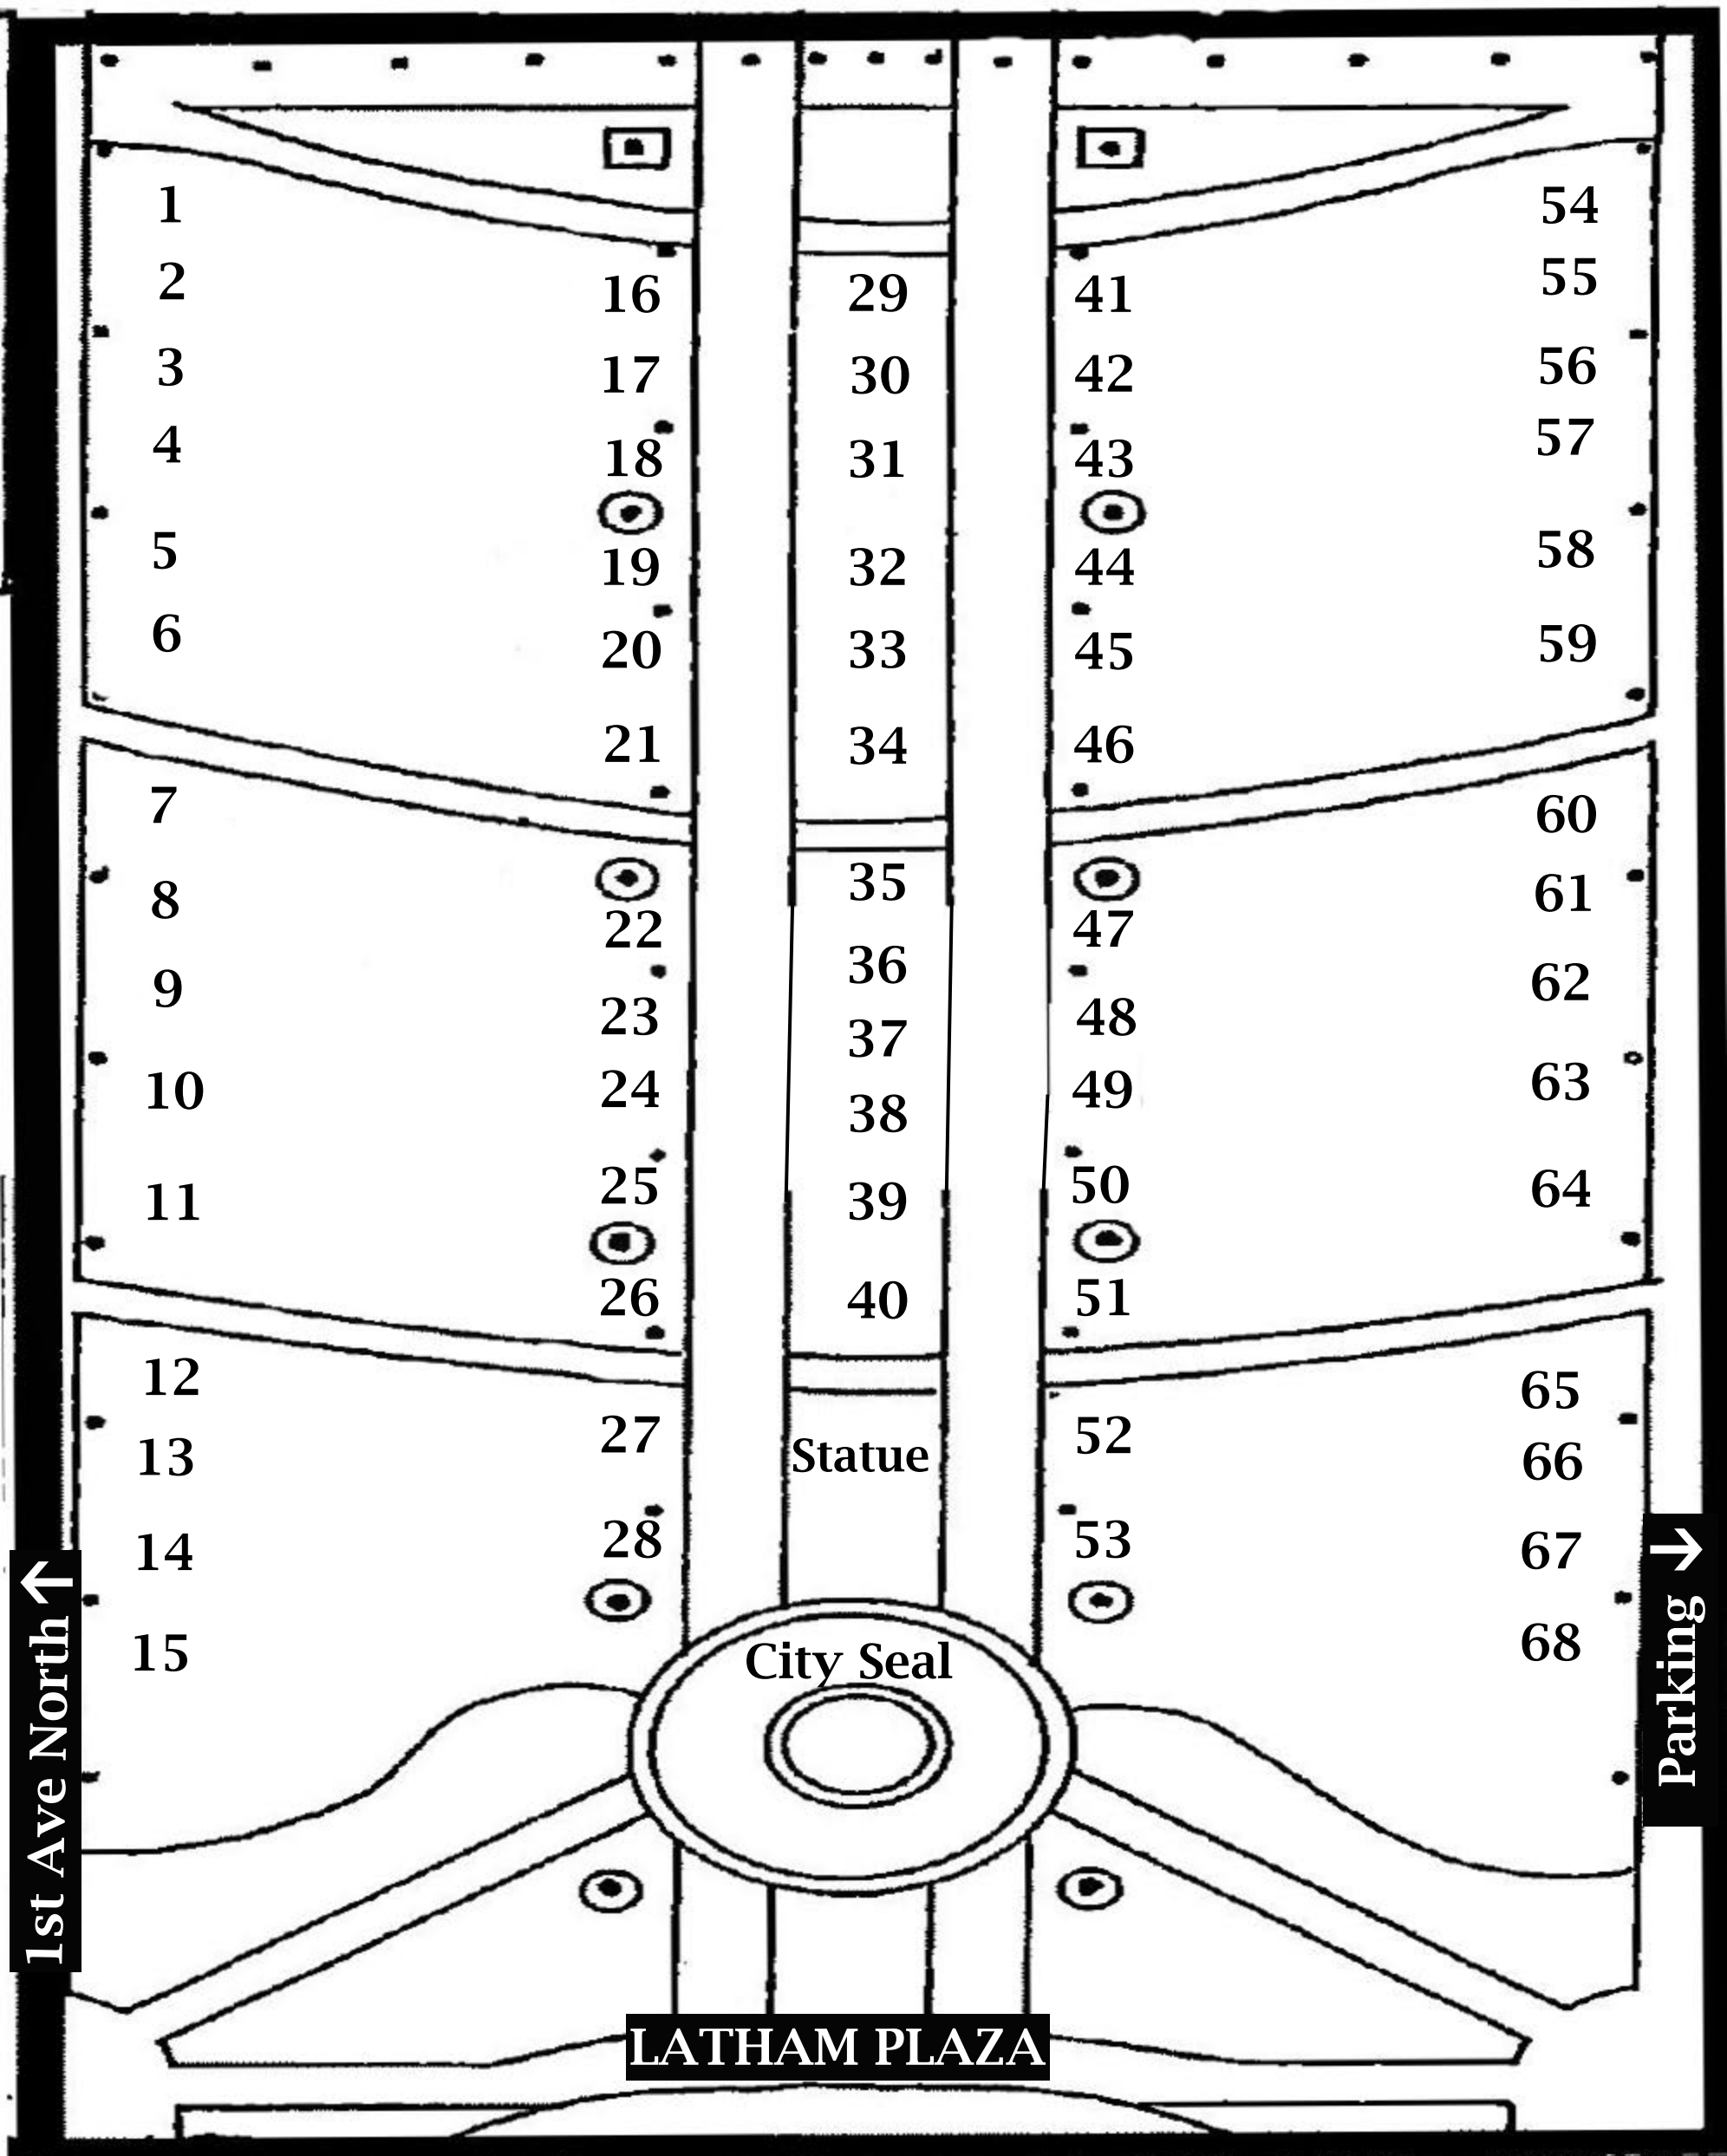

Seawalk Pavilion ↑

1st Street North

City Hall ↓

2nd Street North

1st Ave North ↑

Parking →

LATHAM PLAZA